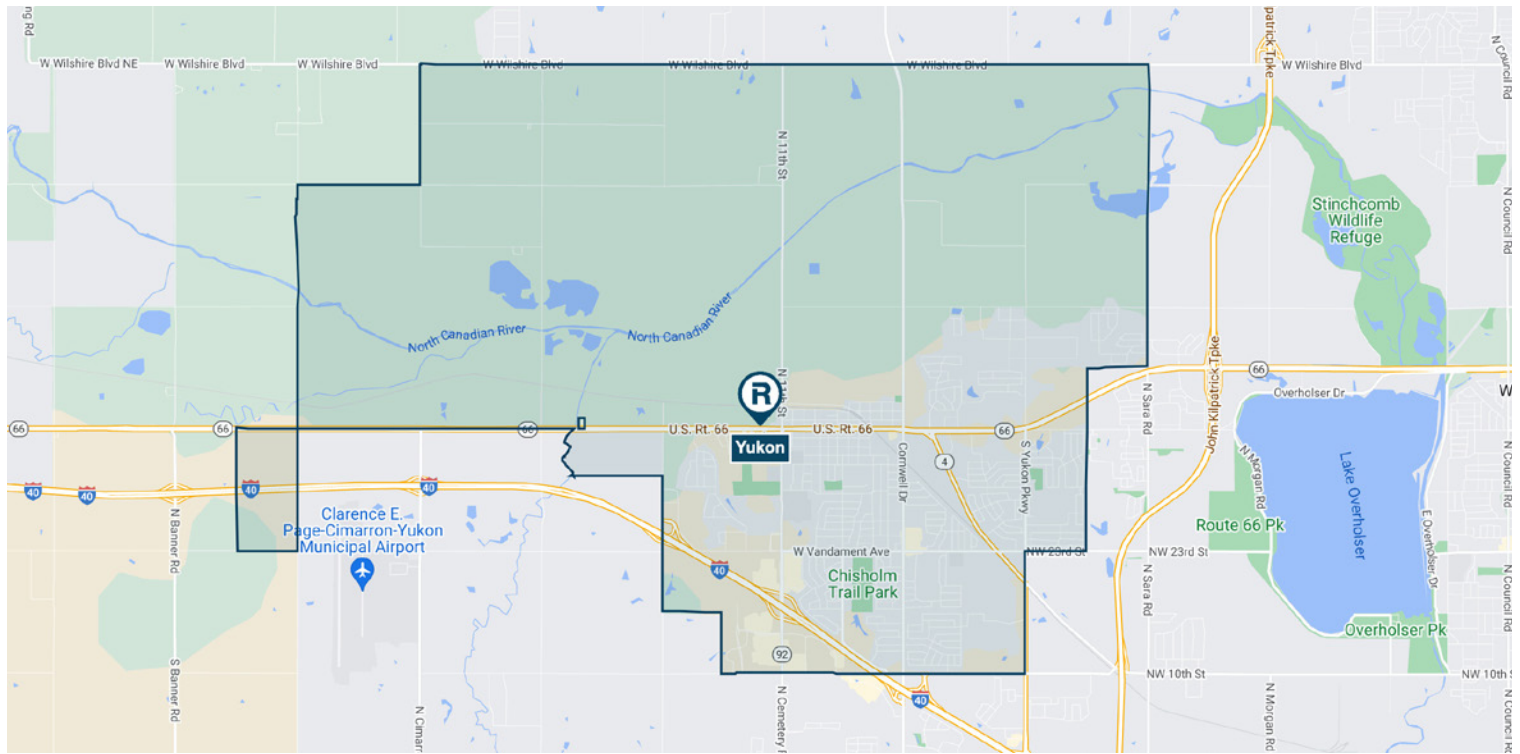

Community • Retail Market Profile

Yukon, Oklahoma

Population

2020	23,630
2023	24,438
2028	25,600

Educational Attainment (%)

Graduate or Professional Degree	8.15%
Bachelors Degree	18.59%
Associate Degree	8.12%
Some College	22.69%
High School Graduate (GED)	33.00%
Some High School, No Degree	6.35%
Less than 9th Grade	3.10%

Income

Average HH	\$94,246
Median HH	\$79,566
Per Capita	\$37,731

Age

0 - 9 Years	13.29%
10 - 17 Years	11.68%
18 - 24 Years	8.27%
25 - 34 Years	12.18%
35 - 44 Years	14.49%
45 - 54 Years	11.63%
55 - 64 Years	11.24%
65 and Older	17.23%
Median Age	38.20
Average Age	39.10