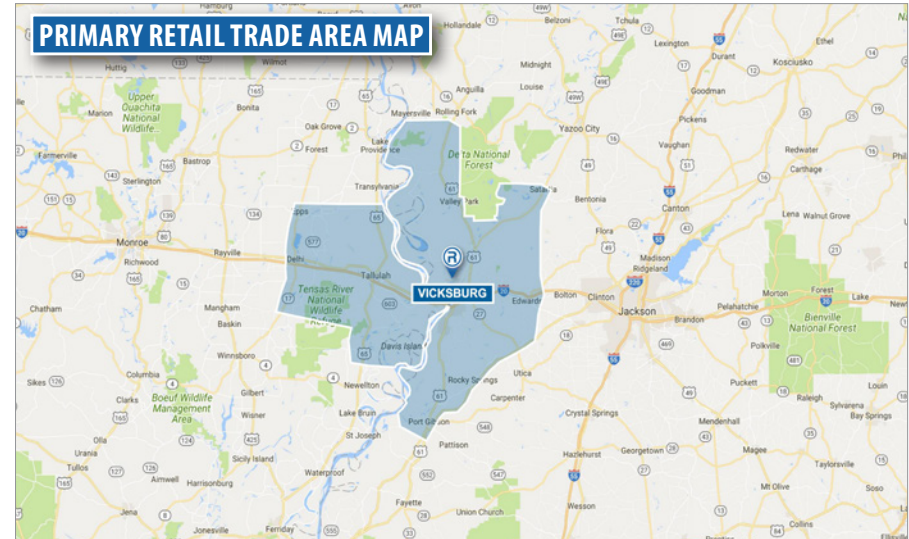

SITE AVAILABLE | >1 ACRE

3403 Pemberton Square Boulevard | Vicksburg, Mississippi 39180

TheRetailCoach® P.O. Box 7272 | Tupelo, MS 38802 | 800.851.0962 | www.theretailcoach.net

The information contained herein was obtained from sources believed to be reliable; however, The Retail Coach, makes no guarantees, warranties, or representations as to the completeness or accuracy thereof. The presentation of this property is submitted subject to errors, omissions, change of price or conditions, prior sale or lease, or withdrawal without notice.