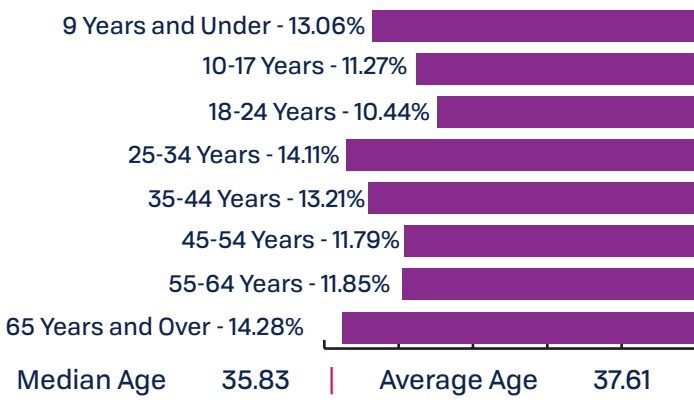

# CITY OF JACKSON MISSISSIPPI

**POPULATION**  
**300,391**  
2021 Estimated  
Retail Trade Area Population

Graduate or Professional	15.4%
Bachelor's Degree	21.8%
Associate Degree	9.2%
Some College, No Degree	22.2%
High School Graduate	22.1%
Some High School, No Degree	6.6%
Less than 9th Grade	2.8%

## AGE DISTRIBUTION