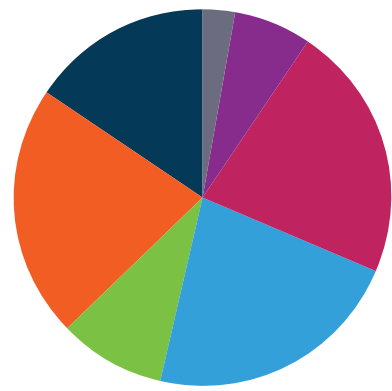

# CITY OF JACKSON MISSISSIPPI

**POPULATION**  
**300,391**  
2021 Estimated  
Retail Trade Area Population

Graduate or Professional	15.4%
Bachelor's Degree	21.8%
Associate Degree	9.2%
Some College, No Degree	22.2%
High School Graduate	22.1%
Some High School, No Degree	6.6%
Less than 9th Grade	2.8%

## AGE DISTRIBUTION