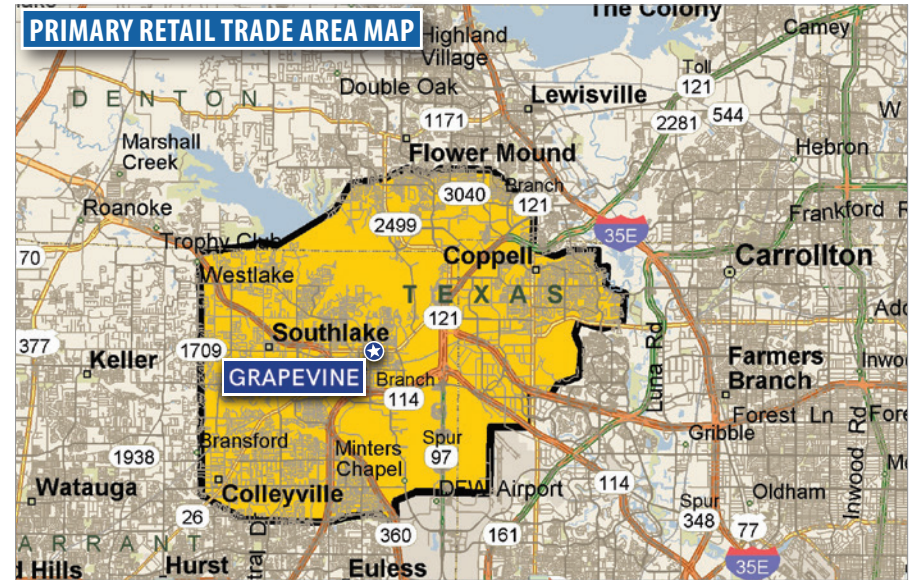

SITE AVAILABLE | RESTAURANT SPACE IN FRONT OF GRAPEVINE MILLS MALL

2505, 2605, 2655 GRAPEVINE MILLS CIRCLE | GRAPEVINE, TEXAS 76051

TheRetailCoach® P.O. Box 7272 | Tupelo, MS 38802 | 800.851.0962 | www.theretailcoach.net

The information contained herein was obtained from sources believed to be reliable; however, The Retail Coach, makes no guarantees, warranties, or representations as to the completeness or accuracy thereof. The presentation of this property is submitted subject to errors, omissions, change of price or conditions, prior sale or lease, or withdrawal without notice.