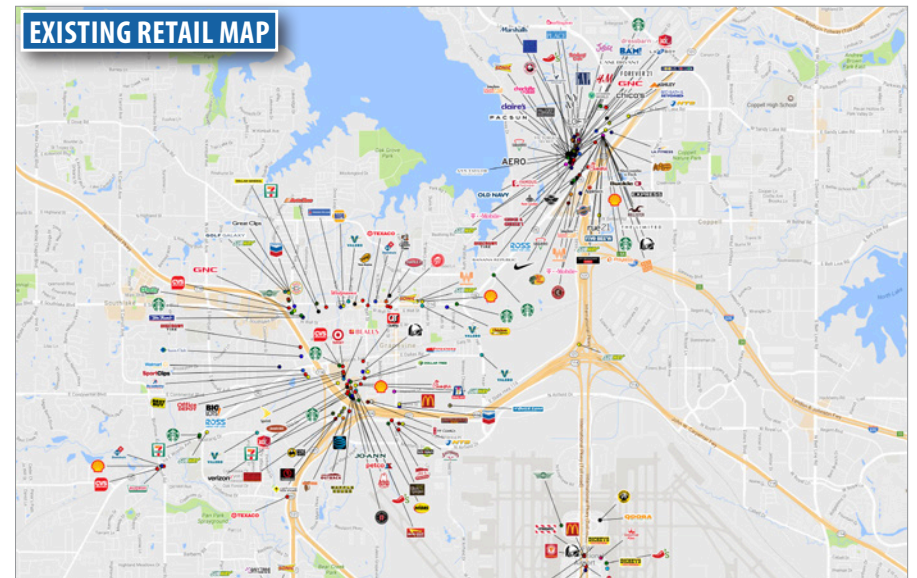

SITE AVAILABLE | RESTAURANT SPACE IN FRONT OF GRAPEVINE MILLS MALL

2505, 2605, 2655 GRAPEVINE MILLS CIRCLE | GRAPEVINE, TEXAS 76051

TheRetailCoach® P.O. Box 7272 | Tupelo, MS 38802 | 800.851.0962 | www.theretailcoach.net

The information contained herein was obtained from sources believed to be reliable; however, The Retail Coach, makes no guarantees, warranties, or representations as to the completeness or accuracy thereof. The presentation of this property is submitted subject to errors, omissions, change of price or conditions, prior sale or lease, or withdrawal without notice.