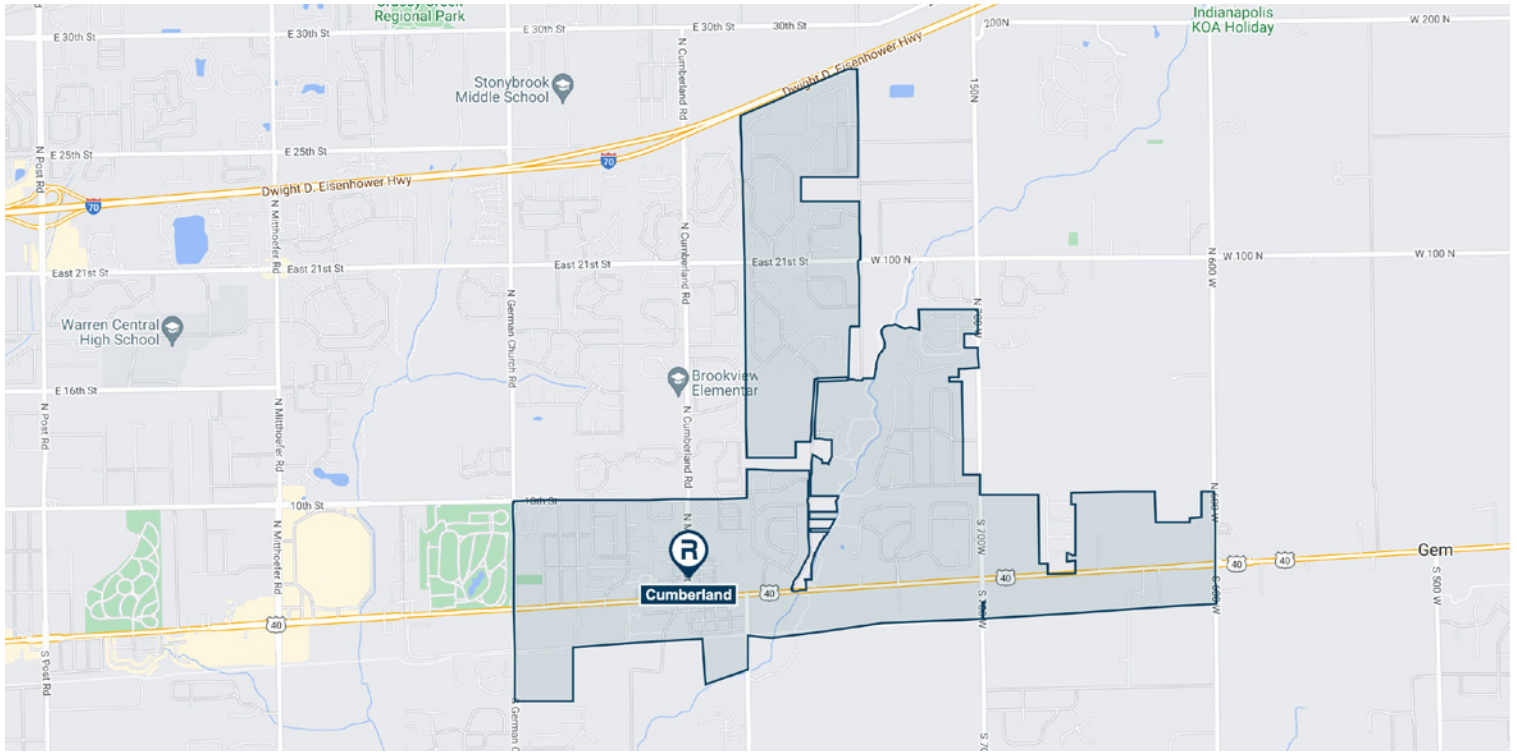

Community • Retail Market Profile

Cumberland, Indiana

Population

2020	5,954
2023	5,939
2028	6,051

Educational Attainment (%)

Graduate or Professional Degree	9.12%
Bachelors Degree	18.17%
Associate Degree	11.19%
Some College	23.61%
High School Graduate (GED)	34.36%
Some High School, No Degree	2.51%
Less than 9th Grade	1.03%

Income

Average HH	$97,730
Median HH	$77,795
Per Capita	$38,936

Age

0 - 9 Years	12.61%
10 - 17 Years	10.74%
18 - 24 Years	8.33%
25 - 34 Years	13.45%
35 - 44 Years	11.90%
45 - 54 Years	11.42%
55 - 64 Years	13.76%
65 and Older	17.78%
Median Age	38.97
Average Age	39.90

Race Distribution (%)

White	66.27%
Black/African American	19.80%
American Indian/Alaskan	0.51%
Asian	1.26%
Native Hawaiian/Islander	0.15%
Other Race	3.52%
Two or More Races	8.49%
Hispanic	7.43%