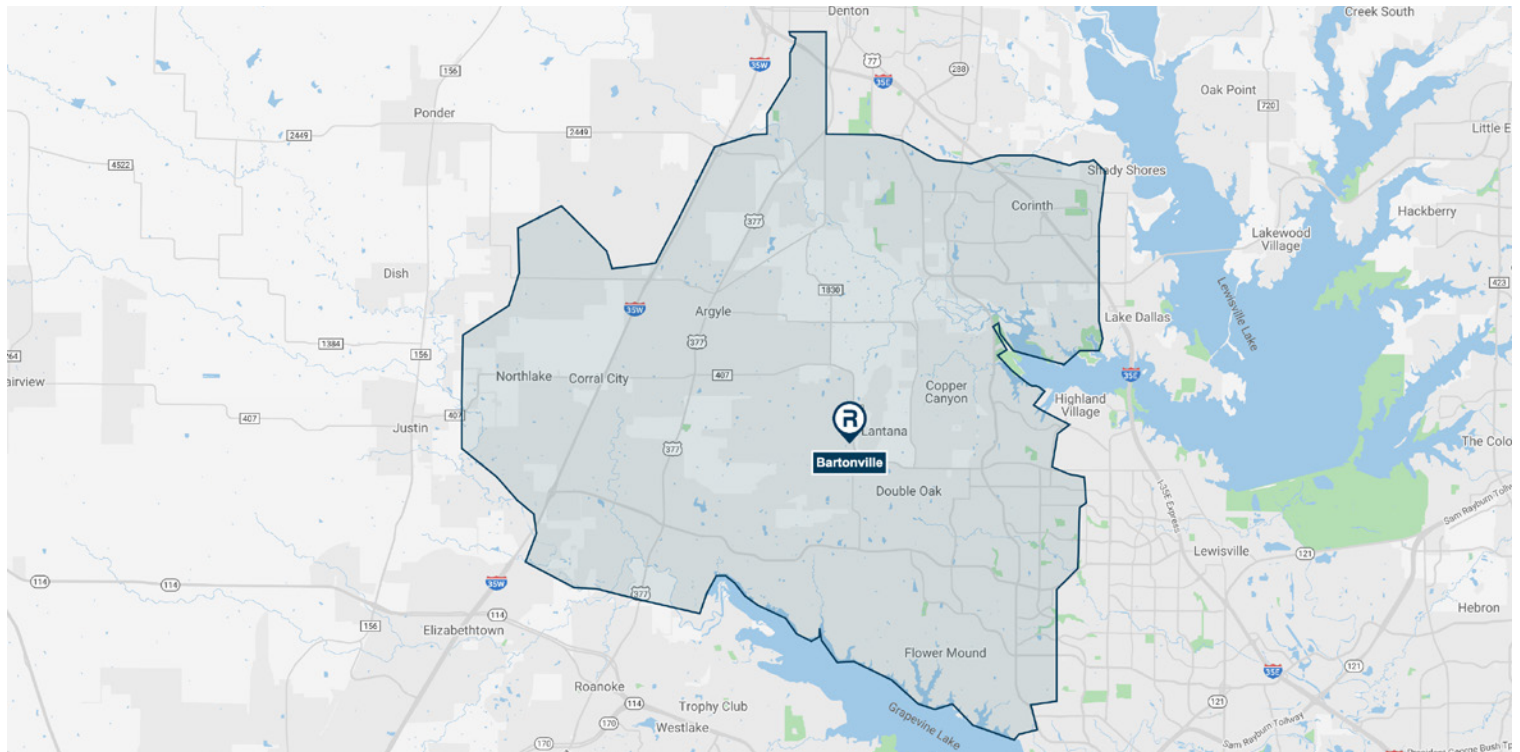

Secondary Retail Trade Area • Retail Market Profile

Bartonville, Texas

Population

2020	171,963	0 - 9 Years	10.97%
2023	183,660	10 - 17 Years	11.41%
2028	197,777	18 - 24 Years	9.15%

Educational Attainment (%)